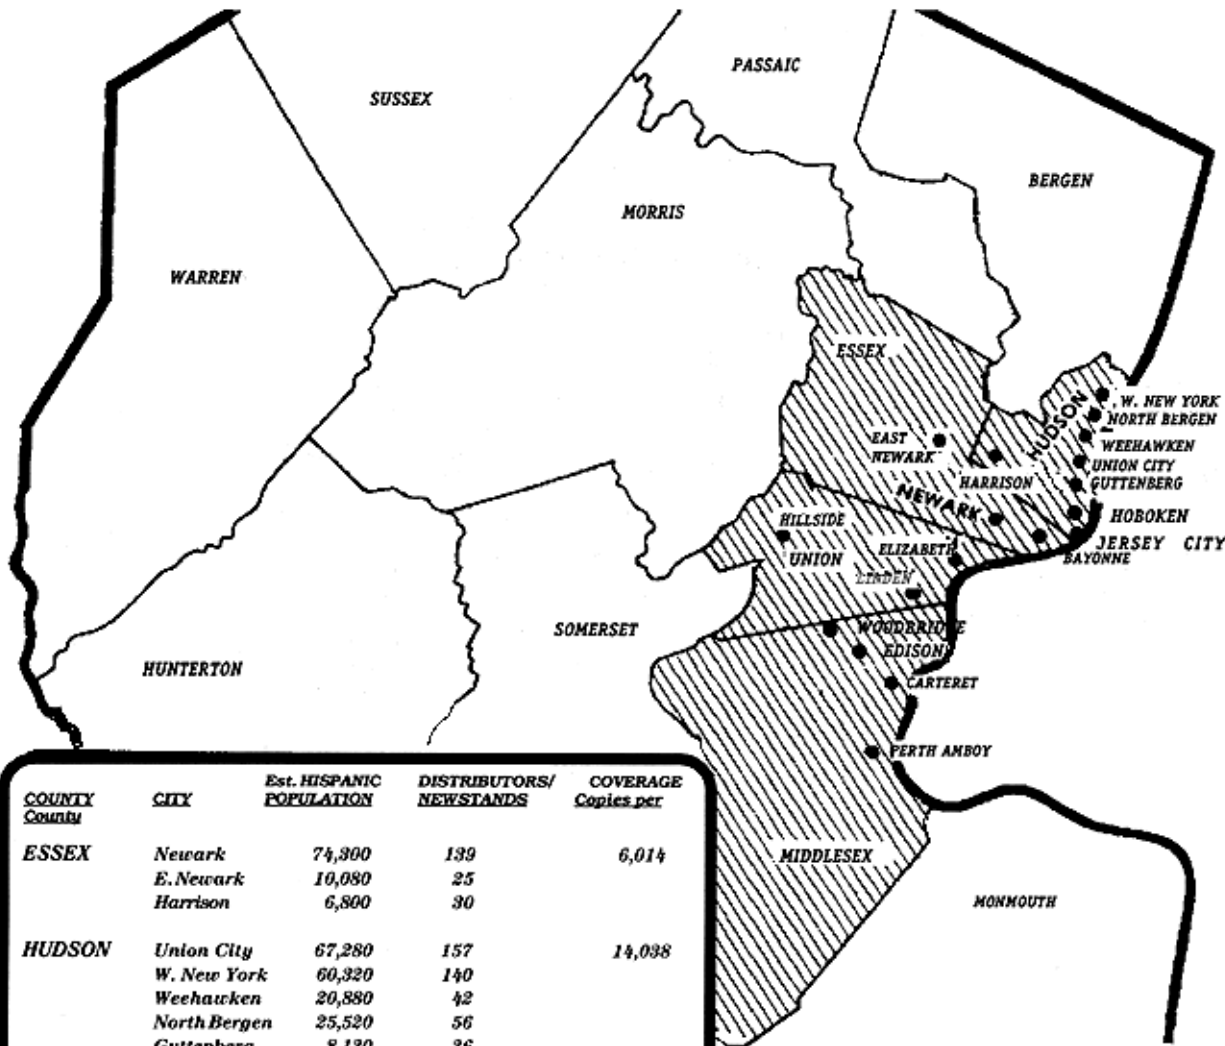

LA VOZ

NEW JERSEY'S WIDELY READ NEWSPAPER
CIRCULATION BREAKDOWN

COUNTY County	CITY	Est. HISPANIC POPULATION	DISTRIBUTORS/ NEWSTANDS	COVERAGE Copies per
ESSEX	Newark	74,300	139	6,014
	E. Newark	10,080	25	
	Harrison	6,800	30	
HUDSON	Union City	67,280	157	14,038
	W. New York	60,320	140	
	Weehawken	20,880	42	
	North Bergen	25,520	56	
	Guttenberg	8,120	26	
	Hoboken	30,000	40	
	Jersey City	55,000	64	
MIDDLESEX	Perth Amboy	23,400	45	2,180
	Carteret	5,200	12	
	Woodbridge	3,500	8	
UNION	Elizabeth	44,000	420	15,768
	Hillside	5,500	10	
	Union	5,500	8	
	Linden	5,500	8	
Total		358,200	1,098	38,000

● CITIES IN CIRCULATION AREA
 ▨ COUNTIES INCLUDED IN DISTRIBUTION

Our circulation is concentrated in the heavily populated area of Northern New Jersey, including Hudson County with the largest Hispanic population and Union County which has the largest Hispanic population rate of growth in New Jersey.